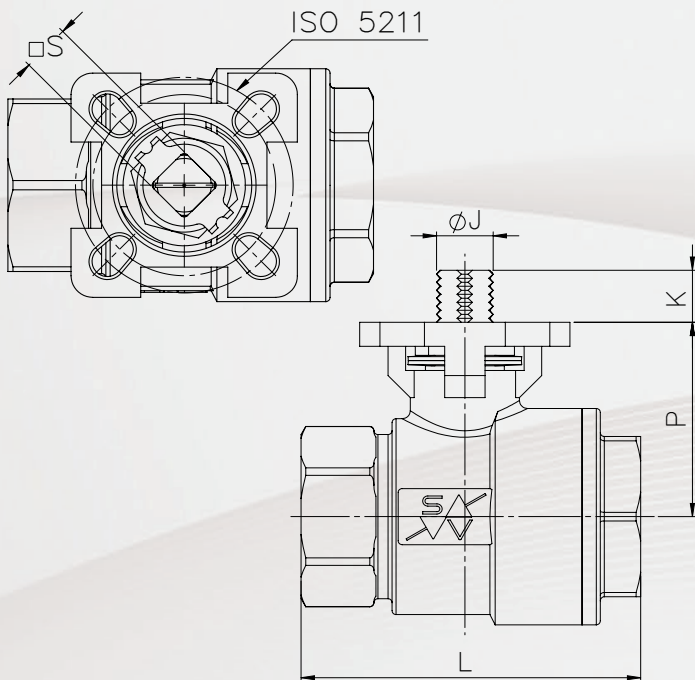

Example Part Number

FIGURE	-	SIZE	-	BODY	TRIM	TYPE	SEATS	-	OPERATOR	-	SPECIAL
M22N	-	02	-	C	6	0	G	-	L	-	

EXAMPLE PART NUMBER: M22N-02-C60G-L

EXAMPLE DESCRIPTION: 2" FLOATING 2-PC CLASS 800 FULL PORT BALL VALVE, SESTO M22 SERIES, NPT THREADED ENDS, ASTM A216 GR WCB BODY, ASTM A351 CF8M BALL, ASTM A276-316 STEM, STANDARD BALL TYPE, CTFM SEATS, VITON O-RING, GRAPHITE FIRE SAFE PACKING, API 607, NACE, LOCKING LEVER OPERATOR

FIGURE	-	SIZE	-	BODY
M22N - FLOATING 2-PC SEAL WELD CLASS 800 (2000 WOG) THREADED BALL VALVE, FULL BORE	-	0Q - 1/4" 0R - 3/8" 0M - 1/2" 0T - 3/4"	-	C - ASTM A216 GR WCB S - ASTM A351 CF8M 9 - SPECIAL

TRIM	TYPE	SEATS	-	OPERATOR	-	SPECIAL
6 - 316 SS BALL / 316 SS STEM 8 - 304 SS BALL / 304 SS STEM 9 - SPECIAL	0 - STANDARD V - V-PORT BALL S - SLOTTED BALL R - RELIEF VENTED BALL 9 - SPECIAL	F - TFM 1600 G - TFM 4215 9 - SPECIAL	-	L - LOCKING LEVER N - BARE STEM 9 - SPECIAL D - OVAL HANDLE	-	CONSULT FACTORY

Pressure Temperature Chart

Dimensions

SIZE (in)	BORE (in)	□S (in)	ØJ (in)	K (in)	L (in)	P (in)	ISO 5211	CV	WEIGHT (lb)	TFM 4215	TFM 1600
1/2"	0.59	0.35	0.47	0.33	2.64	1.46	F03-F04	15	1.1	85	77
3/4"	0.79	0.35	0.47	0.35	2.83	1.59	F03-F04	35	1.4	115	86
1"	1.00	0.43	0.55	0.55	3.31	1.91	F04-F05	68	2.4	200	175
1 1/4"	1.26	0.43	0.55	0.55	3.74	2.05	F04-F05	110	3.4	283	212
1 1/2"	1.50	0.55	0.75	0.71	4.41	2.69	F05-F07	155	5.5	469	411
2"	1.97	0.55	0.75	0.71	5.81	3.05	F05-F07	300	9.1	703	492

Torques

Sesto Valves may change dimensions without any notice.

Raw torques shown in inch-pounds. Minimum 30% safety factor should be added for actuator sizing.

SESTO  **VALVES**

FLOCONX[®]
— USA FLOW CONTROL COMPANY —