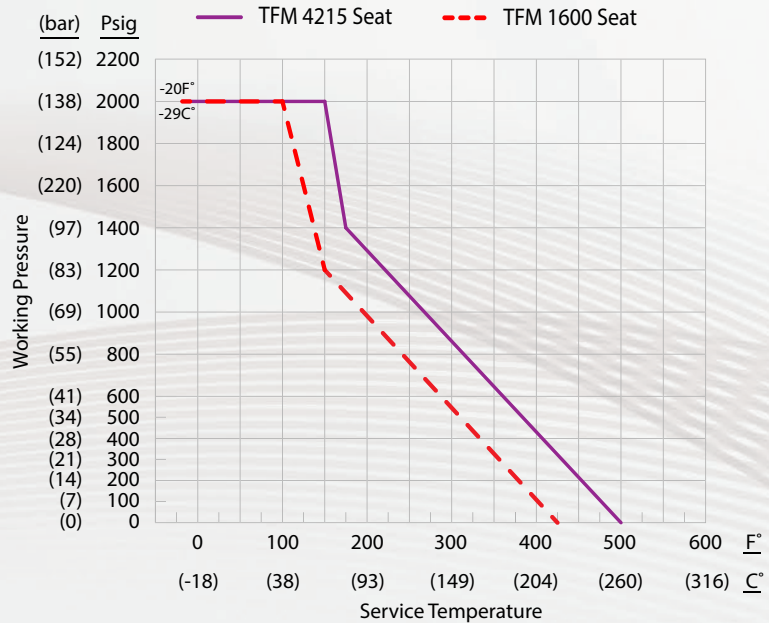

Example Part Number

FIGURE	-	SIZE	-	BODY	TRIM	TYPE	SEATS	-	OPERATOR	-	SPECIAL
M22N	-	02	-	C	6	0	G	-	L	-	

EXAMPLE PART NUMBER: M22N-02-C60G-L

EXAMPLE DESCRIPTION: 2" FLOATING 2-PC CLASS 800 FULL PORT BALL VALVE, SESTO M22 SERIES, NPT THREADED ENDS, ASTM A216 GR WCB BODY, ASTM A351 CF8M BALL, ASTM A276-316 STEM, STANDARD BALL TYPE, CTFM SEATS, VITON O-RING, GRAPHITE FIRE SAFE PACKING, API 607, NACE, LOCKING LEVER OPERATOR

FIGURE	-	SIZE	-	BODY
M22N - FLOATING 2-PC SEAL WELD CLASS 800 (2000 WOG) THREADED BALL VALVE, FULL BORE	-	0Q - 1/4" 0R - 3/8" 0M - 1/2" 0T - 3/4"	-	C - ASTM A216 GR WCB S - ASTM A351 CF8M 9 - SPECIAL

TRIM	TYPE	SEATS	-	OPERATOR	-	SPECIAL
6 - 316 SS BALL / 316 SS STEM 8 - 304 SS BALL / 304 SS STEM 9 - SPECIAL	0 - STANDARD V - V-PORT BALL S - SLOTTED BALL R - RELIEF VENTED BALL 9 - SPECIAL	F - TFM 1600 G - TFM 4215 9 - SPECIAL	-	L - LOCKING LEVER N - BARE STEM 9 - SPECIAL D - OVAL HANDLE	-	CONSULT FACTORY

Pressure Temperature Chart

Dimensions

SIZE (in)	BORE (in)	□S (in)	ØJ (in)	K (in)	L (in)	P (in)	ISO 5211	CV	WEIGHT (lb)	TFM 4215	TFM 1600
1/2"	0.59	0.35	0.47	0.33	2.64	1.46	F03-F04	15	1.1	85	77
3/4"	0.79	0.35	0.47	0.35	2.83	1.59	F03-F04	35	1.4	115	86
1"	1.00	0.43	0.55	0.55	3.31	1.91	F04-F05	68	2.4	200	175
1 1/4"	1.26	0.43	0.55	0.55	3.74	2.05	F04-F05	110	3.4	283	212
1 1/2"	1.50	0.55	0.75	0.71	4.41	2.69	F05-F07	155	5.5	469	411
2"	1.97	0.55	0.75	0.71	5.81	3.05	F05-F07	300	9.1	703	492